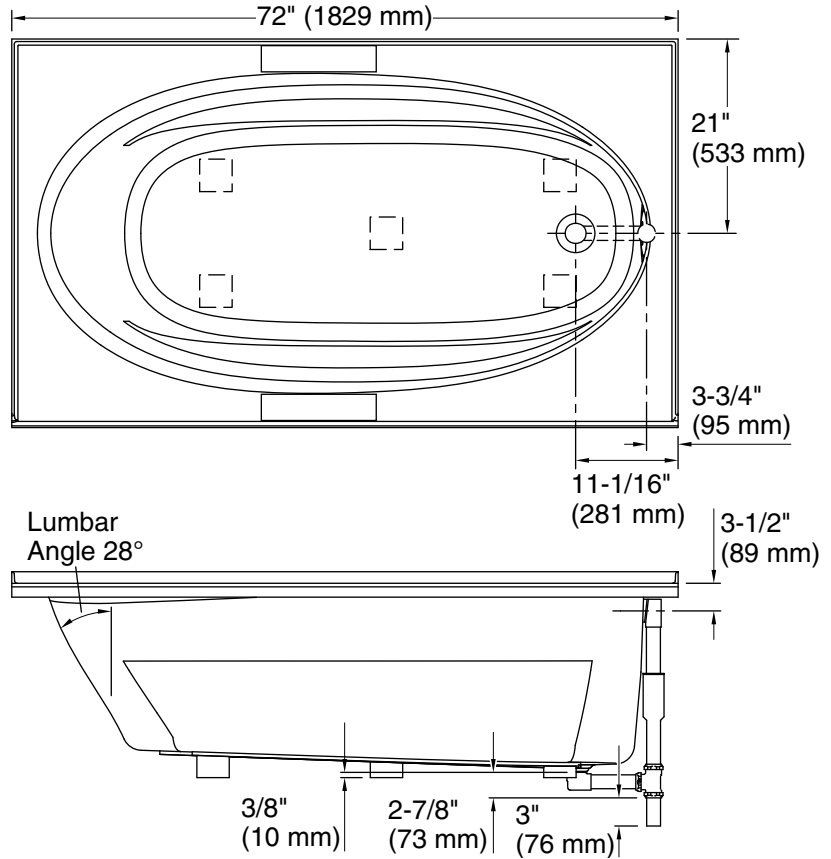

Features

- Oval basin creates a spacious bathing experience.
- Spacious design accommodates up to two bathers.
- Integral lumbar support and armrests offer extra comfort while bathing.
- Integral flange helps prevent water from seeping behind wall and simplifies alcove installation.

Color	Code	Description
	0	White
	96	Biscuit
	47	Almond

No change in measurements if connected with drain illustrated. (K-11677)

 Recommended Faucet Location

Technical Information

All product dimensions are nominal.

Installation:	Three-wall alcove
Drain location:	Right
Basin area, bottom:	55" x 23-1/4" (1397 mm x 591 mm)
Basin area, top:	64" x 32" (1626 mm x 813 mm)
Weight:	100 lbs (45.4 kg)
Minimum floor load:	38 lbs/ft ² (185.5 kg/m ²)
Water depth:	15" (381 mm)
Water capacity:	78.5 gal (297.2 L)
Minimum flat for door:	3-1/16" (78 mm)

Notes

Measure your actual product for rough-in details.

Install this product according to the installation instructions.

The hot water supply should be 70% of the capacity of the bath or greater. Installations will vary.