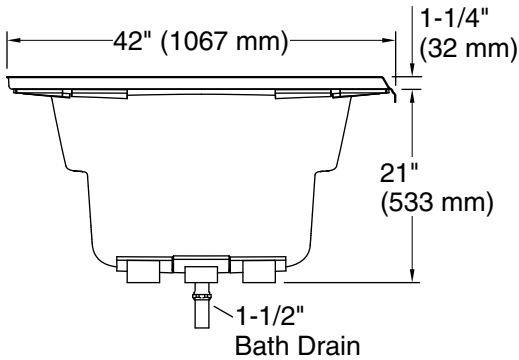

Features

- Oval basin creates a spacious bathing experience.
- Spacious design accommodates up to two bathers.
- Integral lumbar support and armrests offer extra comfort while bathing.
- Integral flange helps prevent water from seeping behind wall and simplifies alcove installation.

Color	Code	Description
	0	White
	96	Biscuit
	47	Almond

No change in measurements if connected with drain illustrated. (K-11677)

 Recommended Faucet Location

Technical Information

All product dimensions are nominal.

Installation:	Three-wall alcove
Drain location:	Right
Basin area, bottom:	55" x 23-1/4" (1397 mm x 591 mm)
Basin area, top:	64" x 32" (1626 mm x 813 mm)
Weight:	100 lbs (45.4 kg)
Minimum floor load:	38 lbs/ft ² (185.5 kg/m ²)
Water depth:	15" (381 mm)
Water capacity:	78.5 gal (297.2 L)
Minimum flat for door:	3-1/16" (78 mm)

Notes

Measure your actual product for rough-in details.

Install this product according to the installation instructions.

The hot water supply should be 70% of the capacity of the bath or greater. Installations will vary.